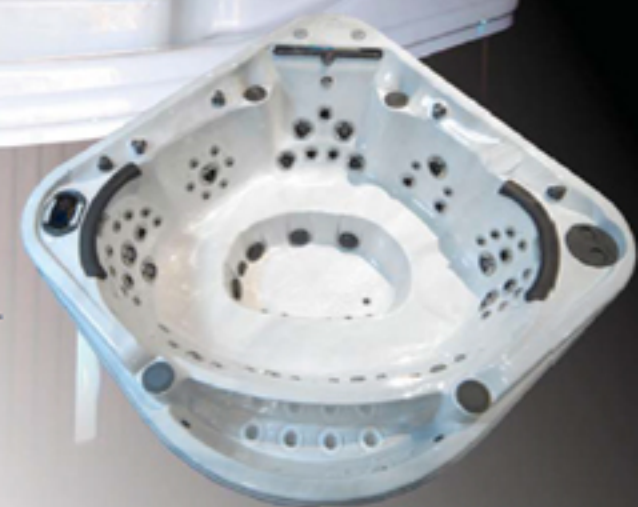

### CASCADE III

51 Elite Stainless Steel Jets

Elite Stainless Steel Air Controls

100 sq.ft Commercial Grade Cyclonic Filtration System

Exclusive 24" Waterfall

Underwater 2 1/2" Multicoloured Light

Sweeper Jet

Gate Valves

See your authorized dealer for a Coast Spas SPECIAL OFFER -

50% off all options. On NOW. Limited Time only.

seating capacity	7 People
dimensions	94 x 94 x 30in (238.8 x 238.8 x 76.2 cm) 47in at back (119.4cm)
spa volume	480 US Gallons (1818 L)
dry weight	1030 lbs / 468 kg
filled weight	5040 lbs / 2285 kg
jets available	51 Premium Stainless Steel Trillium Jets
pumps	2 x 3HP & 1 x 1.5HP Super Flo Pumps